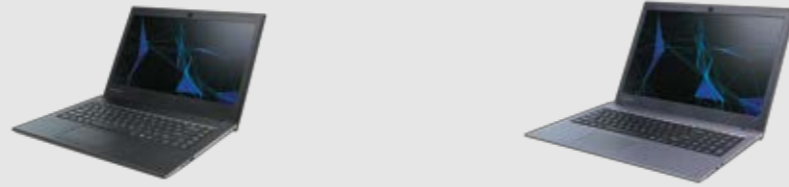

NEXSTGO

NEXSTGO **SU** SERIES

	SU01	SU02
OS	Windows 10 Pro	
CPU	Intel® 8th Gen Core i5 / 7th Gen Core i3 / Celeron®	Intel® 7th Gen Core i5 / i3 / Celeron®
Display	14" FHD (1920 x 1080) IPS	15.6" FHD (1920 x 1080) IPS
Memory	8GB / 4GB (Max 16GB x 2)	
Graphics	Intel HD Graphics	
Storage	Dual Drive SATA HDD + SSD / 128GB or 256GB SSD / 500GB or 1TB SATA HDD	
Optical Drive	Optional	Super- Multi
Integrated Camera	720p HD	
Keyboard	Full Size Isolated Keyboard	Full Size Isolated Keyboard w/ Numeric Pad
Wireless Connectivity	Dual Band Wireless-AC, Bluetooth 4.1	
I/O Ports	1x USB type A 2.0	2x USB type A 2.0
	1x USB type A 3.0 (support USB 3.1 gen1) 1x USB type C 3.1 (support USB 3.1 gen1) 1x HDMI output port, v1.4b (with HDCP) 1x VGA 1x RJ-45 1x Headphone jack 1x Microphone jack 1x Power connector 1x SD Card Reader	
Security	TPM 2.0 w/software	
Dimension	340x248.3x24.4mm	377x259x22-24.8mm
Weight	1.9kg	2.18kg
Battery	4-cell, 44 Whr	
Adapter	40W	
Color	Matt Black	Gunmetal Grey

GREAT IDEAS START UP HERE